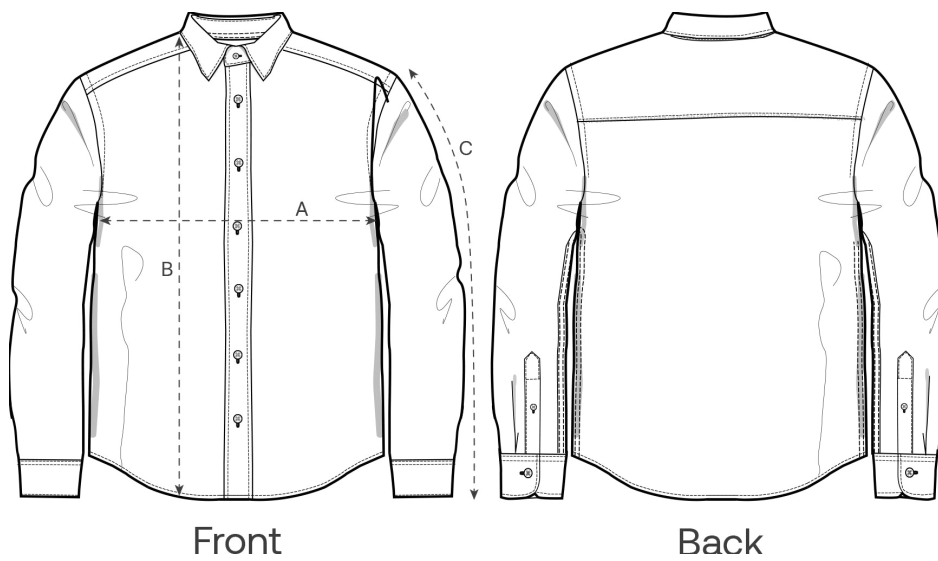

Whites

Colors

Guide des tailles

Measurement in cm	XS	S	M	L	XL	XXL
A - Half Chest	55.5	59.5	62	66	70	74
B - Body Length	70	72.5	74	76	78	80
C - Sleeve Length	61.5	63	63.5	64.5	65.5	66.5

Emballage

Sizes	XS	S	M	L	XL	XXL
Pieces / bag	5	5	5	5	5	5
Pieces / box	25	25	25	25	25	25